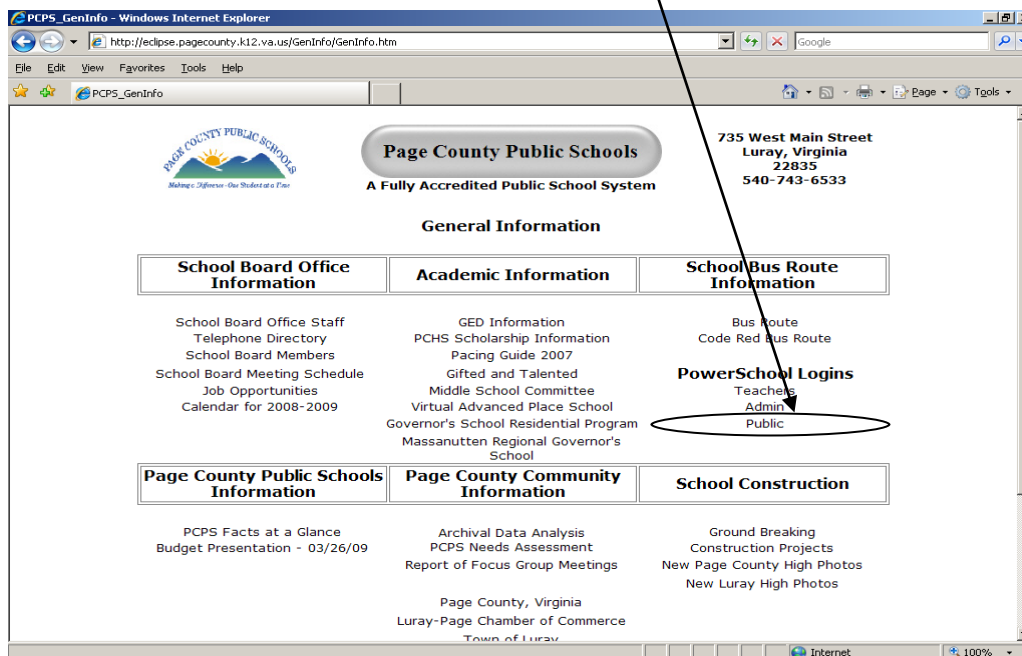

Under "PowerSchool Logins" click on "Public"