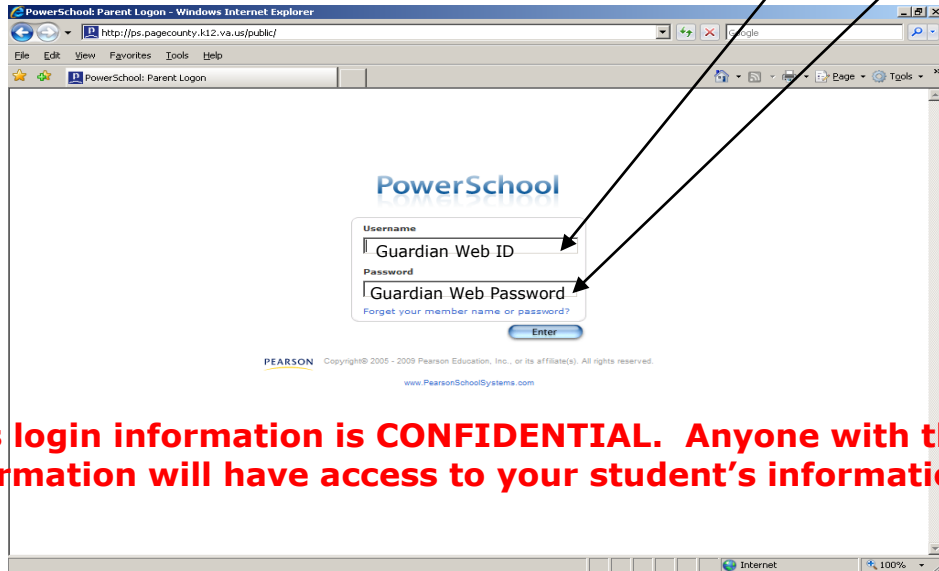

Enter your Username and Password

Guardian Web ID for Web Access
Student: **Sample, Sample**
Grade: 11
Guardian Web ID: **Sample123**
Guardian Web Password: **123456**

This login information is CONFIDENTIAL. Anyone with this information will have access to your student's information.

PowerSchool - Windows Internet Explorer
http://ps.pagecounty.k12.va.us/guardian/home.html
Luray High School - Page County Public Schools
Logout
PowerSchool
Grades and Attendance
Grades History
Attendance History
Email Notification
Teacher Comments
School Bulletin
Class Registration
My Calendars
Grades and Attendance
View Standards Grades
Attendance By Class
Exp | Last Week (M, T, W, H, F) | This Week (M, T, W, H, F) | Course | G1 | G2 | G3 | Absences | Tardies
1-4(A-B) | [Present] | [Present] | [Present] | [Present] | [Present] | Regional Program Staff, Staff | -- | -- | -- | 0 | 0
5(A-B) | [Present] | [Present] | [Present] | [Present] | [Present] | Homeroom 12 Staff, Staff | -- | -- | -- | 0 | 0
Attendance Totals | | | | | | | | 0 | 0
Current Weighted GPA (G1):
Show dropped classes also
Attendance By Day
Last Week | This Week | Absences | Tardies
M T W H F M T W H F S1 YTD S1 YTD
[Present] | [Present] | [Present] | [Present] | [Present] | [Present] | 0 | 0 | 0 | 0
Attendance Totals | 0 | 0 | 0 | 0
Legend
Attendance Codes: Blank=Present | AE=Absent-Excused | AS=Absent-Suspended | AU=Absent-Unexcused