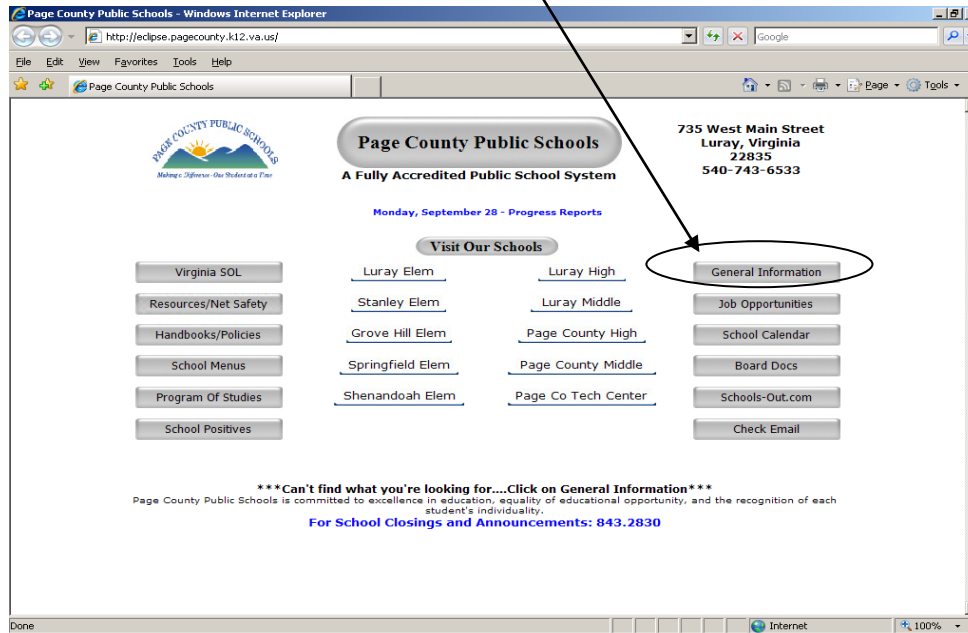

To access PowerSchool go to the Page County Public Schools web site at
<http://eclipse.pagecounty.k12.va.us>

Click on the "general information" button